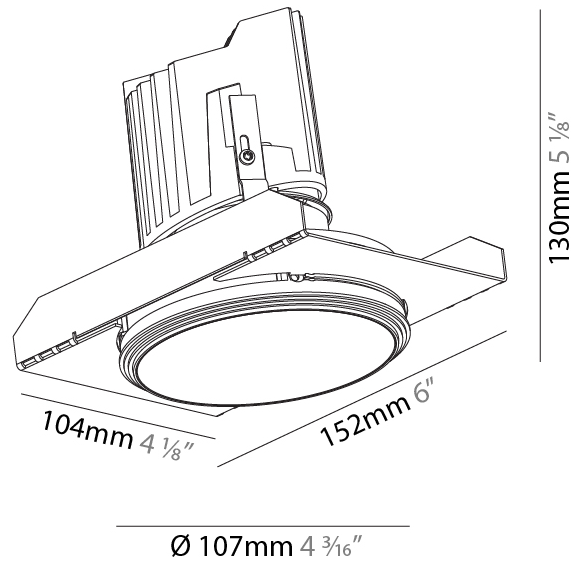

PHYSICAL

Shape: Round
Diameter (mm): 107
Diameter (in): 4 3/16
Height (mm): 130
Height (in): 5 1/8
Ceiling Thickness (mm): 10 / 12.5 / 15 / 25
Ceiling Thickness (in): 3/8 or 1/2 or 9/16 or 1
Min. Recessing Depth (mm): 150
Min. Recessing Depth (in): 5 7/8
Light Distribution: Downlight
Weight (kg): 0.646
Weight (lbs): 1.42
Fixture Finish: SSR / BKV / CWI / CRY / HAB / LAG / UFT / ITA / RUA / RUR / MIC / FTG / MYG / TWT / LOD / PUS / FRO / FUP / KIA / POP / BLS / SPG / MEY / GOH / GUM / CHC / COM / ABZ / JAG / OBR / MOS / ROR
Fixture Material: Aluminum Die Cast
Cut-out Measurements: Ø 111mm / 4 3/8"
Upon Request: Unique Ceiling Thickness

ELECTRICAL

Lamp Type: LED (Zhaga Standard)
Input Wattage (W): 15
Total Output Wattage (W): 14.7
Dimming: Dali Dimming
Driver Included: No
Driver Location: Recessed Housing
Driver Type: Constant Current - 120Vac
Driver Class: Class 2
Housing: See components
Input Voltage (V): 120
Constant Current (MA): 350

LED

Number of LEDs: 1
Color Temperature (°K): Warm Dim
Max. Delivered Lumen (lm): 766
Nominal Lumen (lm): 1140
CRI: >90 CRI
Lamp Life (hrs): 50000
Upon Request: RGB-W Tunable White Special Color Temperature Special LED

OPTICAL

Reflector°: 18 / 42 / 60
Optic°: Lens Pack - No Lens / Linear Spread Lens / Honeycomb / Spread Lens
Upon Request: Special Beam Angles

RATINGS AND CERTIFICATIONS