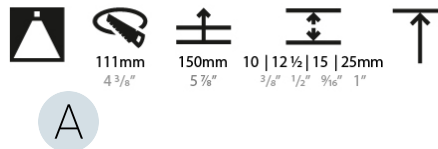

ELECTRICAL

Lamp Type: LED (Zhaga Standard)
Input Wattage (W): 13
Total Output Wattage (W): 11.8
Dimming: Tri-Mode (Non-Dimming and Phase Dimming (120Vac only) and 0-10V Dimming)
Driver Included: No
Driver Location: Recessed Housing
Driver Type: Constant Current - Universal
Driver Class: Class 2
Housing: See components
Input Voltage (V): 120 - 277
Constant Current (MA): 350

LED

Number of LEDs: 1
Color Temperature (°K): 2700 / 3000 / 3500 / 4000
Max. Delivered Lumen (lm): 876 / 909 / 955 / 974
Nominal Lumen (lm): 1304 / 1352 / 1421 / 1450
CRI: >90 CRI
Efficiency (%): 87.9 / 88.4 / 87.9
Lamp Life (hrs): 50000
Upon Request: RGB-W Tunable White Special Color Temperature Special LED

OPTICAL

Reflector°: 18 / 42 / 60
Optic°: Lens Pack - No Lens / Linear Spread Lens / Honeycomb / Spread Lens
Upon Request: Special Beam Angles

RATINGS AND CERTIFICATIONS

382, F 416-247-9319, www.zaneen.com

Created by Zaneen Lighting for North American Standards at the end of the existing Model #. For assistance on 'custom' specifications, contact zteam@zaneen.com. In a constant effort to supply the best product, we reserve the right to change specifications or materials without notice. The most recent specification sheets are found at zaneen.com

IP rating: IP20