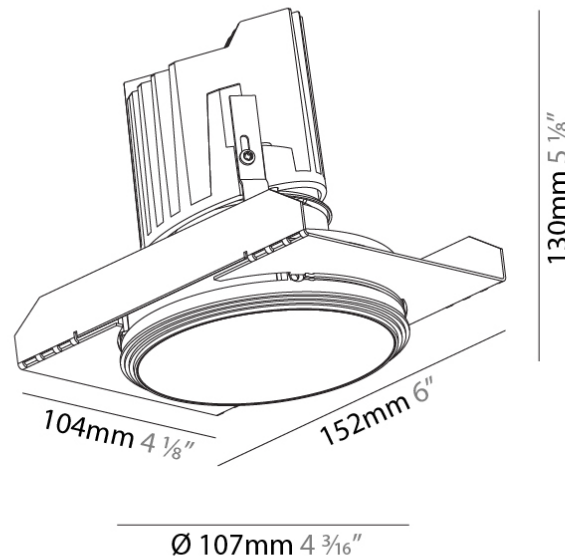

ELECTRICAL

Lamp Type: LED (Zhaga Standard)
Input Wattage (W): 13
Total Output Wattage (W): 11.8
Dimming: Tri-Mode (Non-Dimming and Phase Dimming (120Vac only) and 0-10V Dimming)
Driver Included: No
Driver Location: Recessed Housing
Driver Type: Constant Current - Universal
Driver Class: Class 2
Housing: See components
Input Voltage (V): 120 - 277
Constant Current (MA): 350

LED

Number of LEDs: 1
Color Temperature (°K): 2700 / 3000 / 3500 / 4000
Max. Delivered Lumen (lm): 876 / 909 / 955 / 974
Nominal Lumen (lm): 1304 / 1352 / 1421 / 1450
CRI: >90 CRI
Efficiency (%): 87.9 / 88.4 / 87.9
Lamp Life (hrs): 50000
Upon Request: RGB-W Tunable White Special Color Temperature Special LED

OPTICAL

Reflector°: 18 / 42 / 60
Optic°: Lens Pack - No Lens / Linear Spread Lens / Honeycomb / Spread Lens
Upon Request: Special Beam Angles

RATINGS AND CERTIFICATIONS

382, F 416-247-9319, www.zaneen.com

Created by Zaneen Lighting for North American Standards at the end of the existing Model #. For assistance on 'custom' specifications, contact zteam@zaneen.com. In a constant effort to supply the best product, we reserve the right to change specifications or materials without notice. The most recent specification sheets are found at zaneen.com

IP rating: IP20